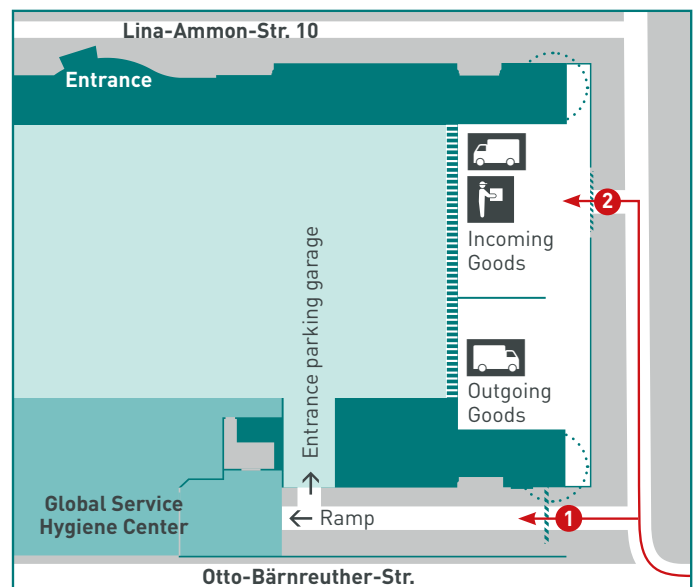

Goods receiving for Global Service Hygiene Center (demo units)

For the delivery of **demo devices** leave the Otto-Bärnreuther-Strasse, turn right, **then immediately turn left** into the **first access road (1)** of the Ziehm Imaging premises. The receiving ramp is located straight ahead.

i Please do not block the entrance to the underground parking lot on the right.