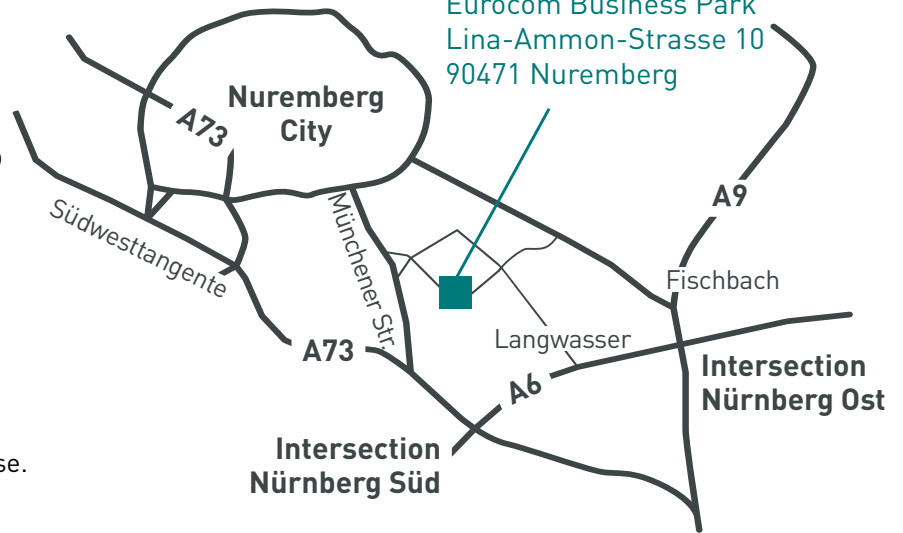

How to find us

For visitors

The company headquarters is located in the Eurocom Business Park, close to the center of Nuremberg, and is easily accessible by car and public transport.

By car

Ziehm Imaging Global Headquarters is well connected to the city center and the highway network (A73, A6 and A9) via Münchener Strasse.

Ziehm Imaging Global Headquarters

Eurocom Business Park
Lina-Ammon-Strasse 10
90471 Nuremberg

On-site parking is available in the **public underground parking lot of the Eurocom Business Park**.

You can reach the underground parking lot directly from Otto-Bärnreuther-Strasse. Once you have arrived in the parking lot, keep to the right and park in the rear by the green columns. An elevator and a spiral staircase lead directly to the site, close to the main entrance. Parking fees will be refunded upon presentation of the parking ticket at our reception.

By public transport

The underground station **Scharfreiterrung** (U1) is very close, as are **bus connections** (55, 92 and 93).

Ziehm Imaging GmbH – Global Headquarters

Lina-Ammon-Strasse 10
90471 Nuremberg
Germany

Goods receiving for Global Service Hygiene Center (demo units)

For the delivery of **demo devices** leave the Otto-Bärnreuther-Strasse, turn right, **then immediately turn left** into the **first access road (1)** of the Ziehm Imaging premises. The receiving ramp is located straight ahead.